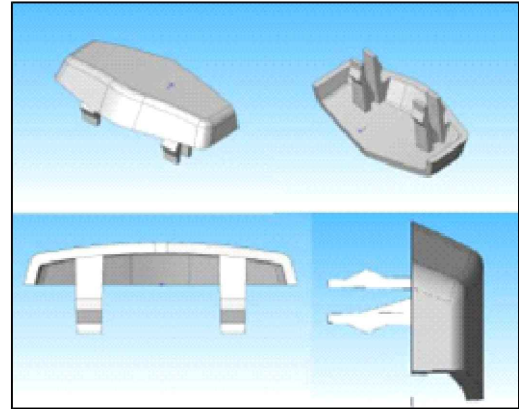

Drainage of water and condensate from the ACG skylight

ACG fixed wing

(M 1:3)

Drainage cap (visualization)

ACG opening wing

Data sheet ACG skylight		ARTUS, s.r.o Křížíkova 2413, 256 01 Benešov IČ: 257 93 985 , DIČ: CZ25793985	
DRAWING CONTENT:	WORKED:	FORMAT:	
Drainage of water and condensate from ACG	Jana Černá	1 x A4	
DATE:	SCALE:	DRAWING NUMBER:	
1/2024	1 : 5 (1:3)		