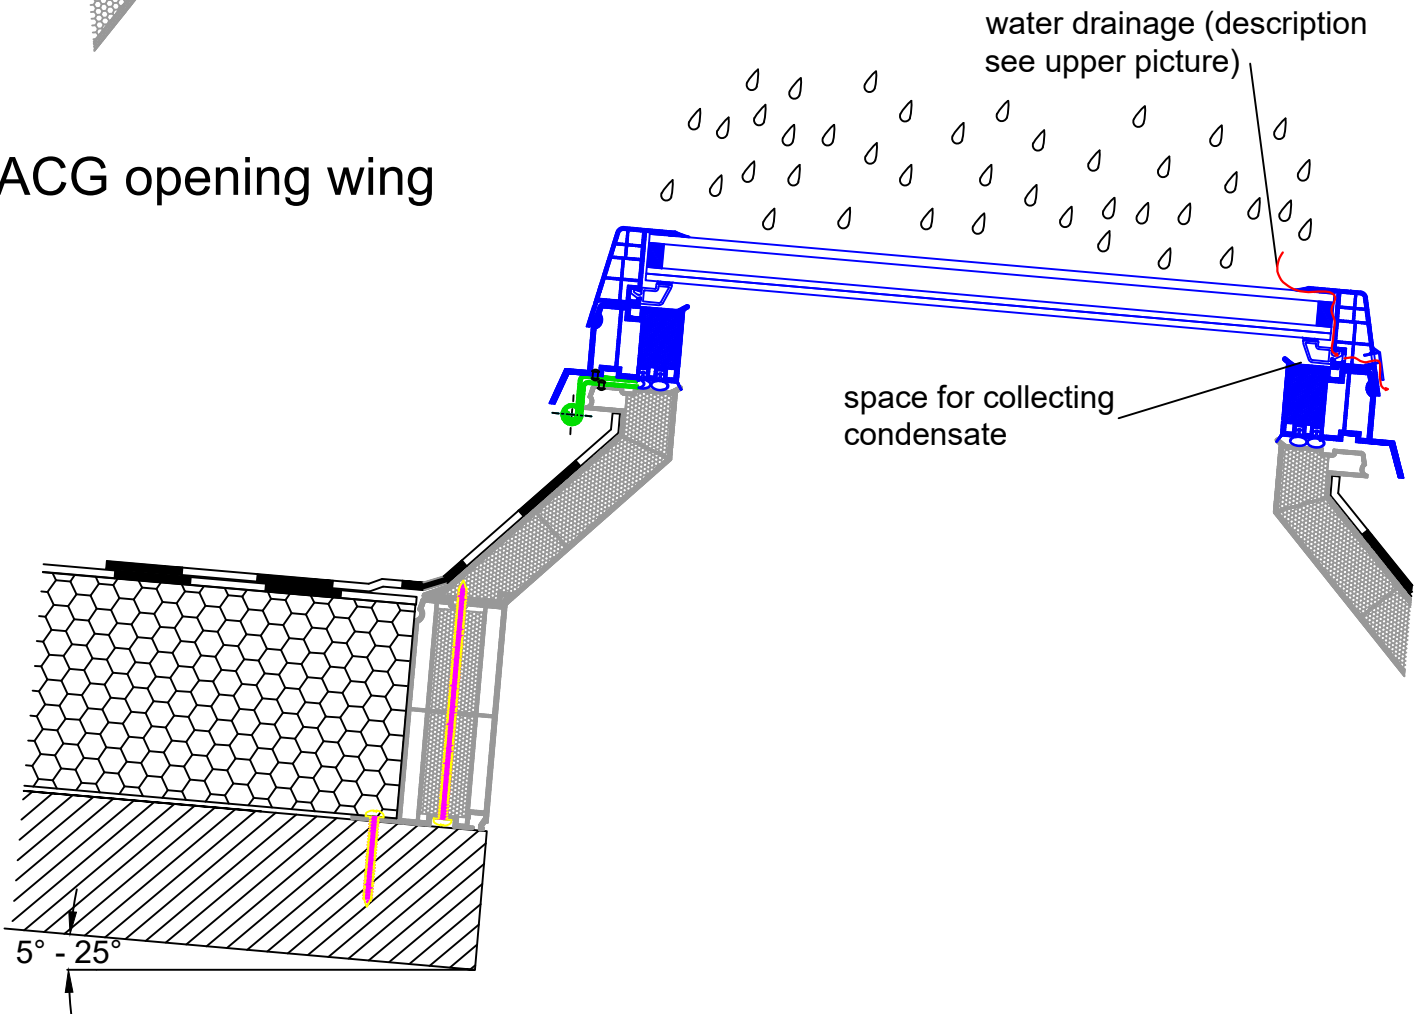

Drainage of water and condensate from the ACG skylight

ACG fixed wing

(M 1:3)

Drainage cap (visualization)

ACG opening wing

Data sheet ACG skylight		ARTUS, s.r.o Křížíkova 2413, 256 01 Benešov IČ: 257 93 985 , DIČ: CZ25793985	
DRAWING CONTENT:	WORKED:	FORMAT:	
Drainage of water and condensate from ACG	Jana Černá	1 x A4	
DATE:	SCALE:	DRAWING NUMBER:	
1/2024	1 : 5 (1:3)		