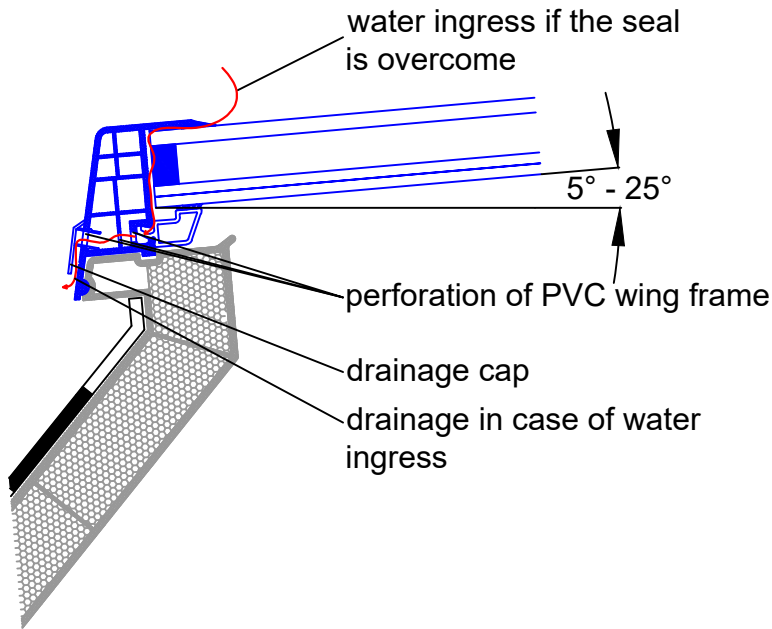

Drainage of water and condensate from the ACG skylight

ACG fixed wing

(M 1:3)

Drainage cap (visualization)

ACG opening wing

Data sheet ACG skylight		ARTUS, s.r.o Křížíkova 2413, 256 01 Benešov IČ: 257 93 985 , DIČ: CZ25793985	
DRAWING CONTENT:	WORKED:	FORMAT:	
Drainage of water and condensate from ACG	Jana Černá	1 x A4	
DATE:	SCALE:	DRAWING NUMBER:	
1/2024	1 : 5 (1:3)		